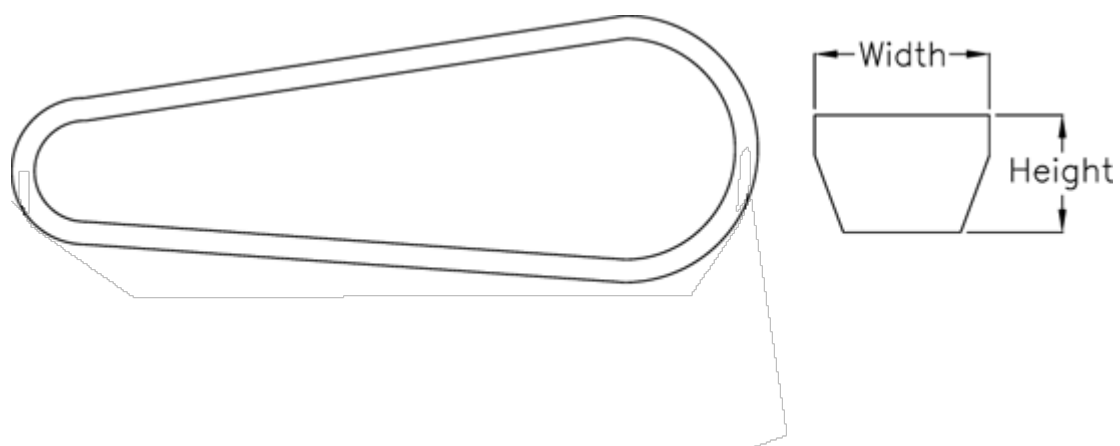

Data Sheet

Article number: 601962562382
Description: Gates V-belt SPA 2382 Ld 2382
DELTA NARROW

Measures

Datum length =	2382
Height	= 10
Width	= 13